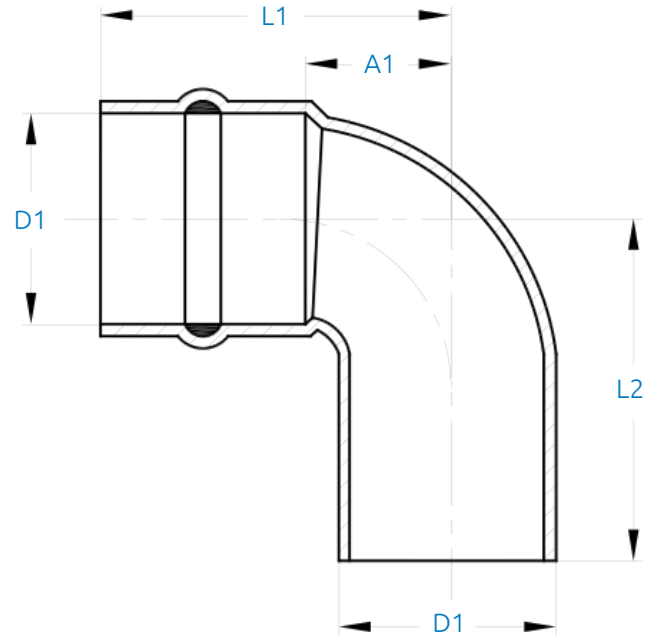

Solder Ring 90° Street Elbow SRF 12

Features & Benefits

- Pre-soldered capillary fitting
- Suitable for standard metric copper pipes
- WRAS Approved
- Material Cu-DHP / TP2 / CW024A / C12200
- Conforms to BS EN 1254-1:1998

Versions and Products Codes

STOCK NO.	SIZE D1	L1	A1	L2
30393	15	23.0	10.0	26.5
30394	22	34.0	16.0	36.0
30395	28	40.0	19.0	45.0