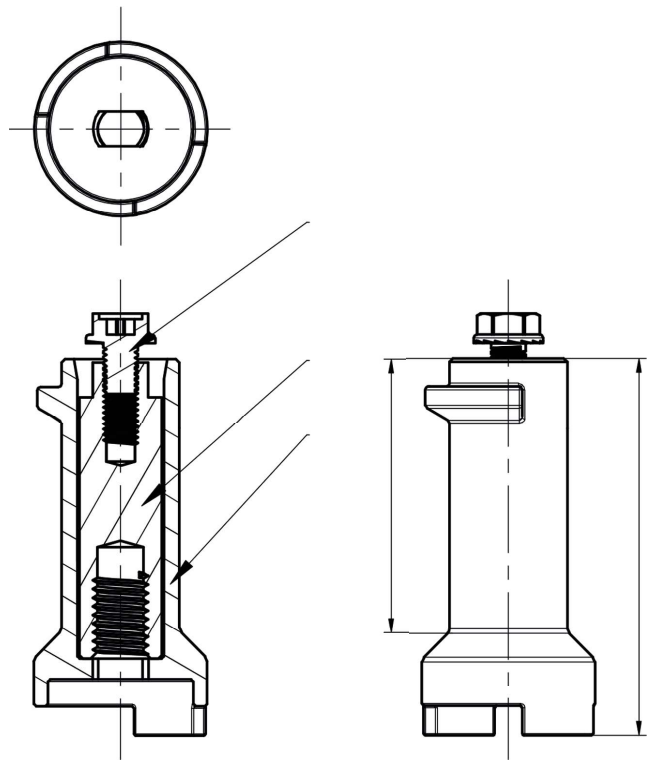

Stem Extension for DZR ball valves

LBV5ES

Features and Benefits

- Lever operation post pipework insulation
- Can be retro fitted
- Suitable for both Brymec DZR and brass lever ball valves
- Robust bolted design

Product Codes & Dimensions

STOCK NO	DN	H	L
36650	1/4" - 3/4" / 15 - 22mm	55	39
36651	1" / 28mm	57	40
36653	1 1/4" - 1 1/2" / 35 - 42mm	62	45
36654	2" / 54mm	66	48

Material Specifications

NO	NAME	MATERIAL	QUANTITY	OTHER
1	Screw	Brass	1	Nickel Plated
2	Stem	Brass	1	Surface Brass Colour
3	Sleeve	Q235	1	Nickel Plated