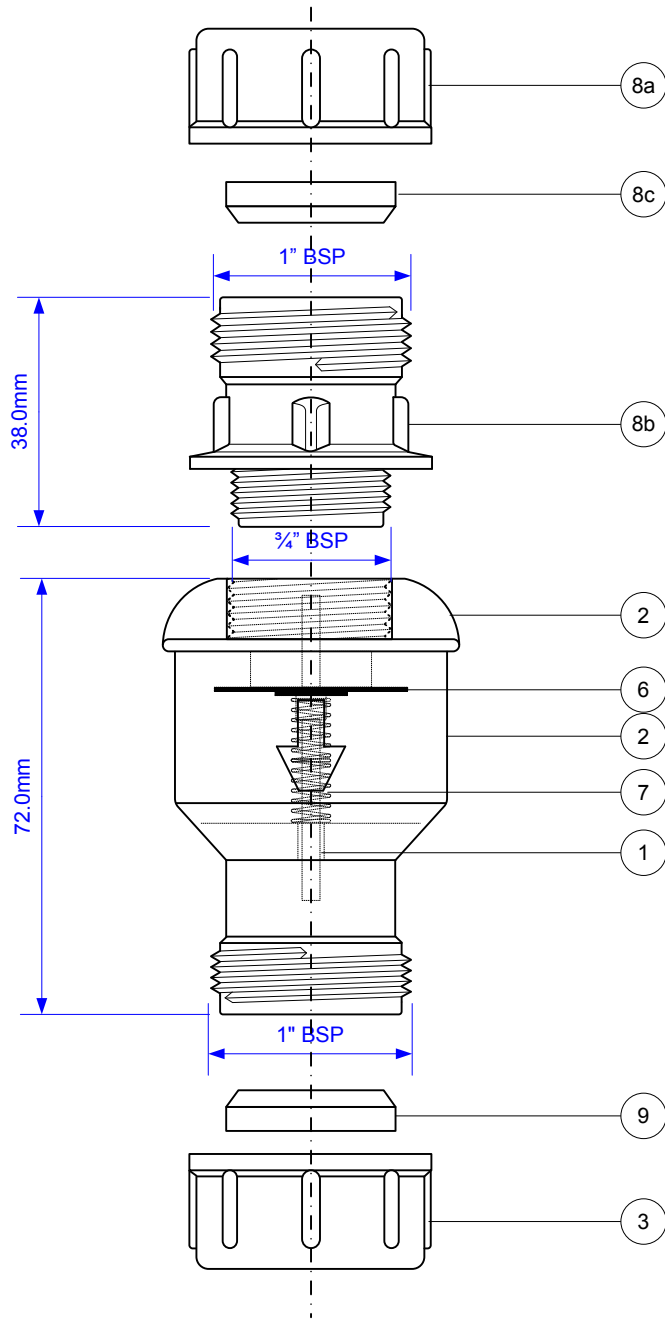

# CONVALVE

©McALPINE  
31/02/2010

Drawing verified  
correct as of:

28/05/2015  
RM

DRAWN BY

RM

SCALE

1: 1.25

REVISED

14/12/2005, 17/02/2010

04/07/2014, 18/03/2015

28/05/2015

FILENAME

CONVALVE.VSD

DATE

28/05/2015